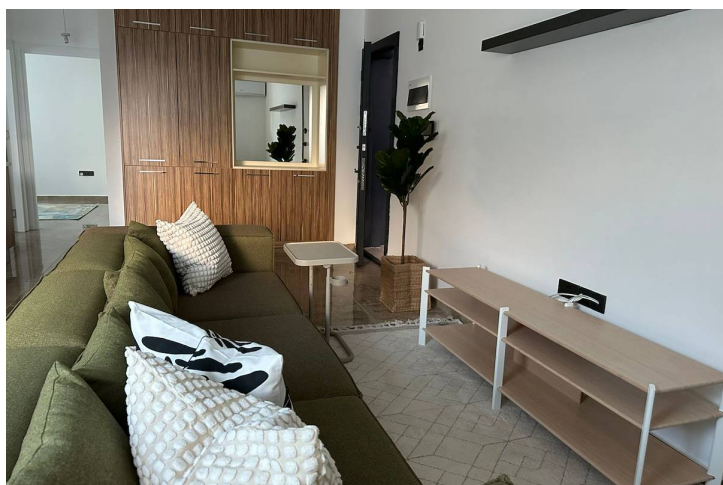

Two Bedroom Apartment in Karaoglanoglu

תמונות פנים