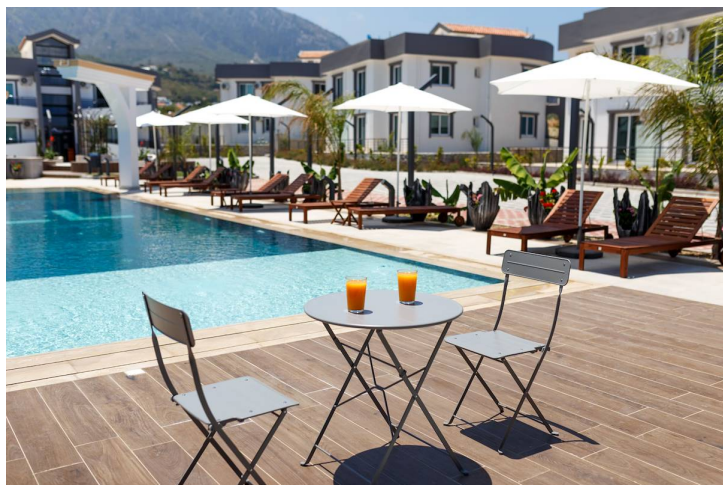

Two Bedroom Apartment in Karaoglanoglu

תמונות חיצוניות