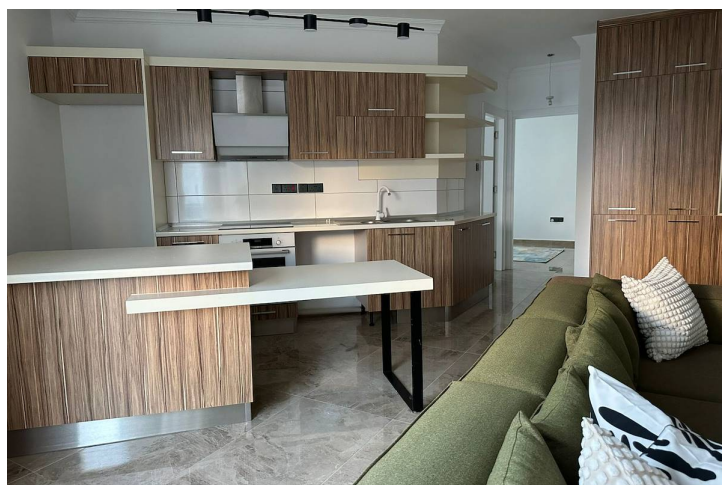

Two Bedroom Apartment in Karaoglanoglu

תמונות פנים