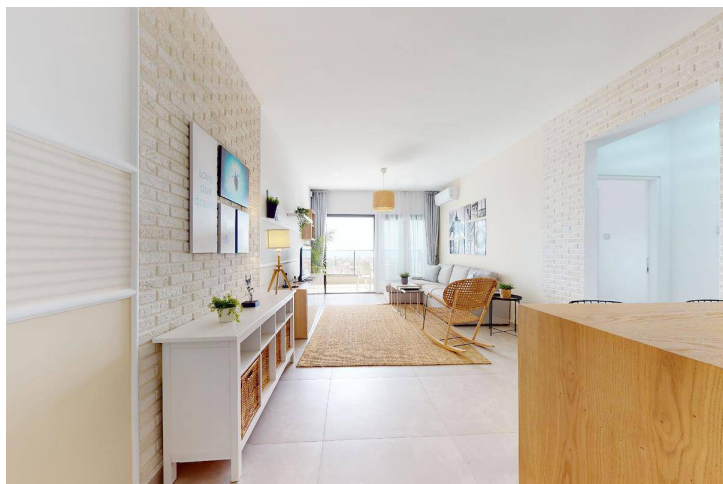

Two Bedroom Apartments in Iskele Long Beach

תמונות פנים