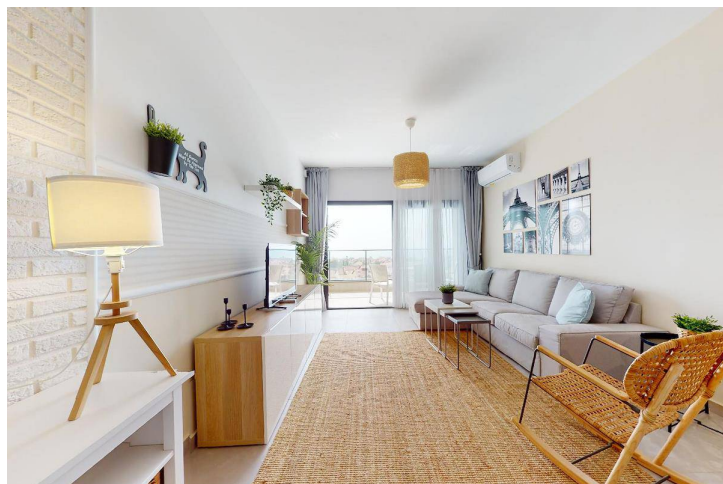

Two Bedroom Apartments in Iskele Long Beach

תמונות פנים