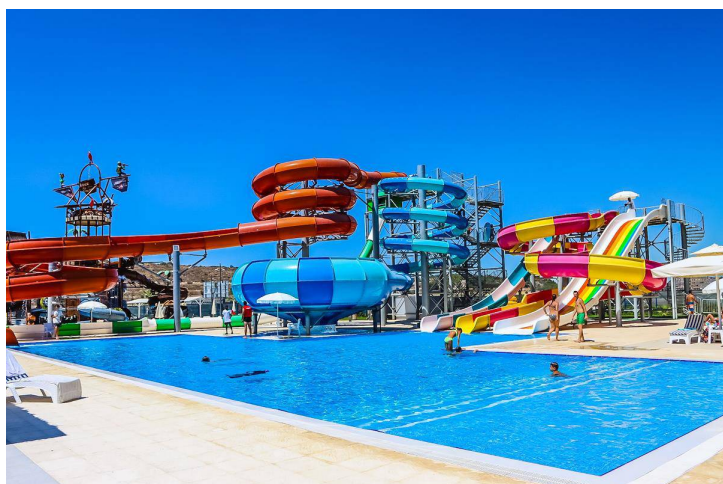

Two Bedroom Apartments in Iskele Long Beach

תמונות חיצוניות