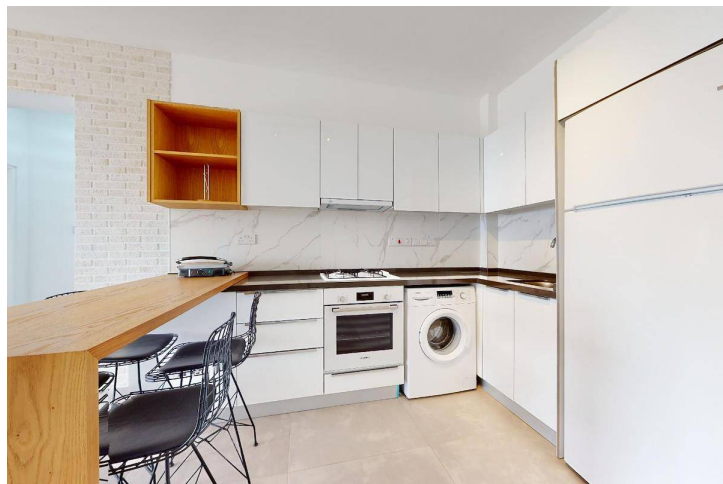

Two Bedroom Apartments in Iskele Long Beach

תמונות פנים