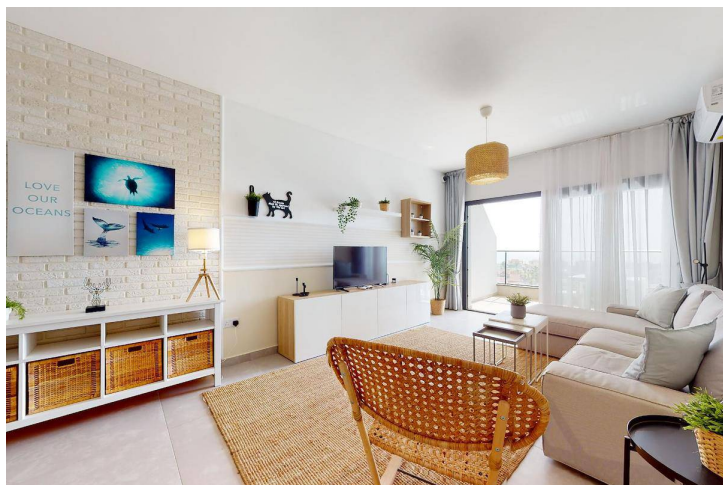

Two Bedroom Apartments in Iskele Long Beach

תמונות פנים