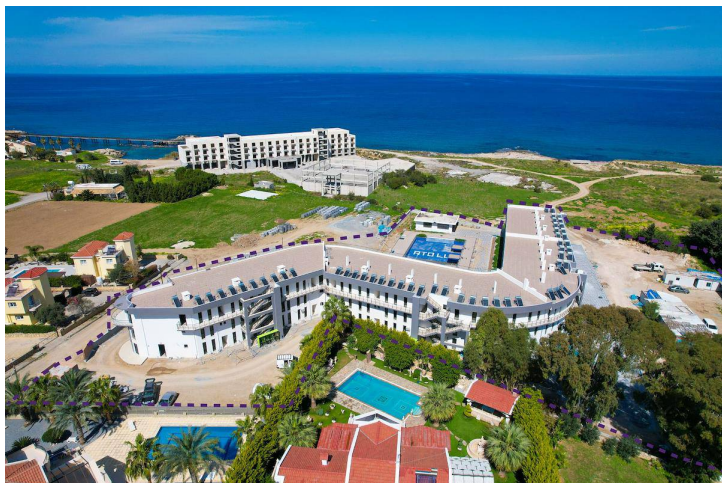

Two Bedroom Apartment in Lapta

מצב בנייה

אפריל 2024

מרץ 2024