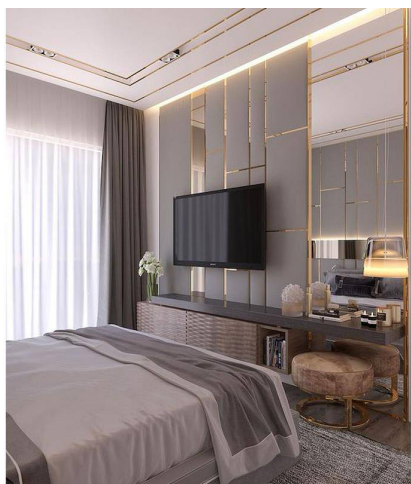

Two Bedroom Apartment in Lapta

תמונות פנים