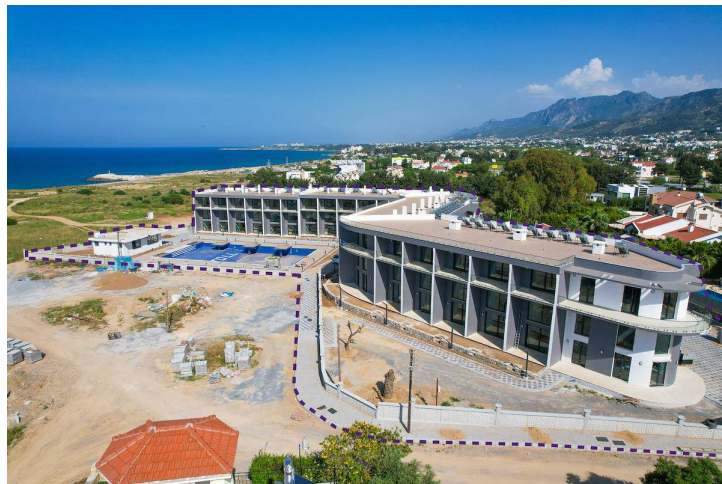

Two Bedroom Apartment in Lapta

מצב בנייה

אפריל 2024