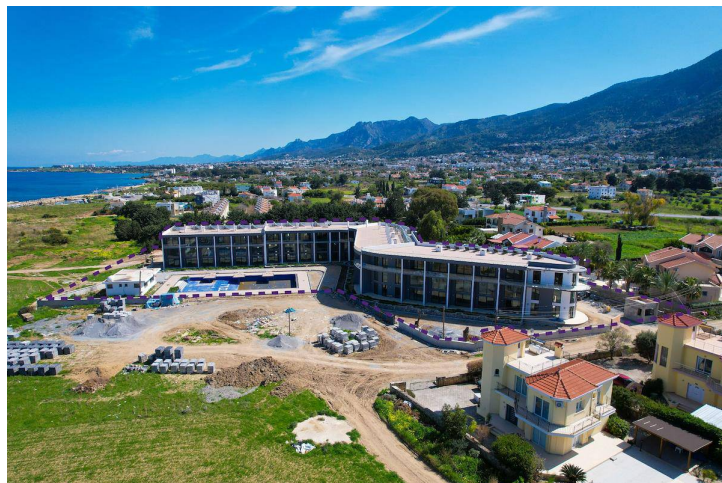

Two Bedroom Apartment in Lapta

מצב בנייה

אפריל 2024

מרץ 2024