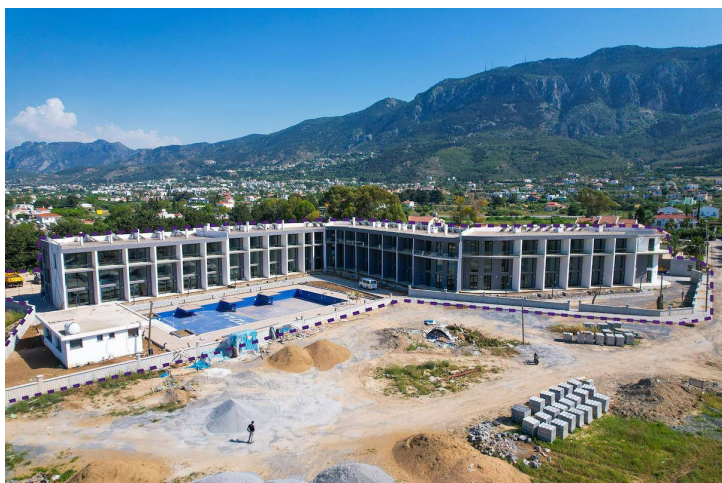

Two Bedroom Apartment in Lapta

מצב בנייה

אפריל 2024